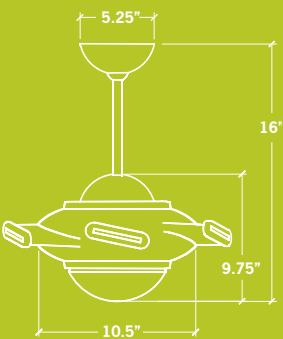

**energy information** (52" at high speed)

airflow <b>5623</b> cubic feet per minute	electricity use <b>70</b> watts (excludes lights)	airflow efficiency <b>80</b> cubic feet per minute per watt
---	--	--

## ufo

Includes 3," 6" and 14" down rods, yielding 12," 16" or 24" overall lengths.  
Optional down rods available.