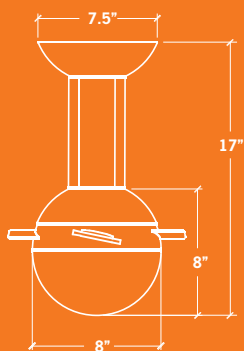

## stratos

Ships in 17" overall configuration.  
Optional down rods available.