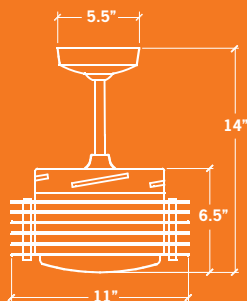

pharos

energy information (52" at high speed)

airflow 5035 cubic feet per minute	electricity use 71 watts (excludes lights)	airflow efficiency 71 cubic feet per minute per watt
---	--	--

tel 541-482-8545
www.modernfan.com

gloss white

pharos special notes 1. Best suited for 9-foot ceiling or higher.

Includes 5" and 15" down rods, yielding 14" or 24" overall lengths.
Optional down rods available.

pharos

# PHA-	finish	blade diameter	blade color	light option	control option
	↑ GW gloss white MN matte nickel	↑ 52 52" span 42 42" span	↑ WH white NK nickel MP maple	↑ IN 3x40w candelabra ES 3x13w GU24 energy saving cfl	↑ NC no control 002 fan & light - 3 wire handheld remote 003 handheld remote 004 fan & light - 2 wire 005 wall/remote combo