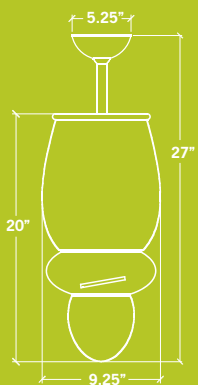

lumina

energy information (52" at high speed)

airflow 6285 cubic feet per minute	electricity use 67 watts (excludes lights)	airflow efficiency 93 cubic feet per minute per watt
---	--	--

tel 541-482-8545
www.modernfan.com

lumina special notes 1. Requires 9-foot ceiling or higher.

lumina

Includes 14" down rod, yielding 27" overall length.
Optional down rods available.

# LUM-	finish	blade diameter	blade color	light option	control option
↑	GW gloss white	↑ 52 52" span 42 42" span	↑ WH white	↑ IN 3x60w candelabra + 75w G9 halogen ES 3x13w + 26w GU24 energy saving cfl	↑ NC no control 002 fan & light - 3 wire handheld remote 003 fan & light - 2 wire wall/remote combo 004 fan & light - 3 wire handheld remote 005 fan & light - 2 wire wall/remote combo