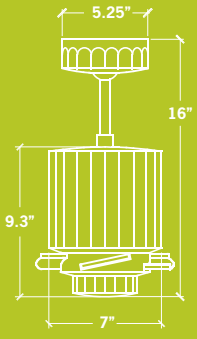

energy information (52" at high speed)

airflow 5615 cubic feet per minute	electricity use 63 watts (excludes lights)	airflow efficiency 89 cubic feet per minute per watt
---	--	--

flute

tel 541-482-8545
www.modernfan.com

flute special notes 1. The #750/#751 light kit adds 3-inches to length of this fan. 2. Available in a dark bronze finish from www.periodarts.com.

flute

Includes 4" and 12" down rods, yielding 16" or 24" overall lengths.
Optional down rods available.

# FLU-	finish	blade diameter	blade color	light option	control option
↑	↑	↑	↑	↑	↑
	GW gloss white	52 52" span	WH white	NL no light	NC no control
	TN textured nickel	42 42" span	NK nickel	750 75w G9 halogen	001 fan speed only
			MP maple	751 26w GU24 energy saving cfl	002 fan & light - 3 wire
					003 handheld remote
					004 fan & light - 2 wire
					005 wall/remote combo